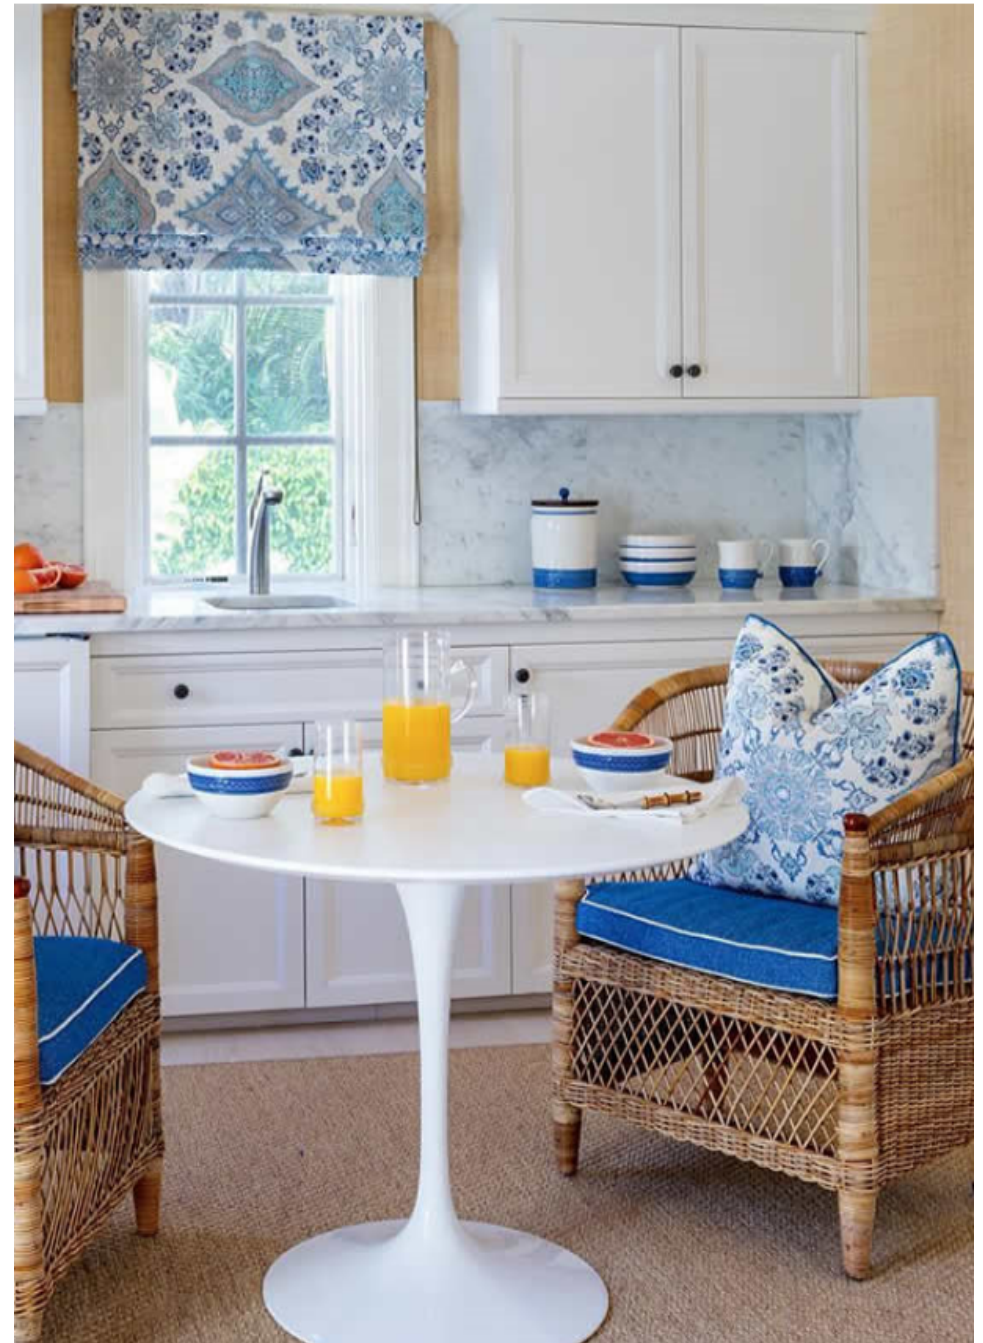

Home Couture Isfahan shades and pillows
by McCann Design Group

Coordinate

Contrast

Creative